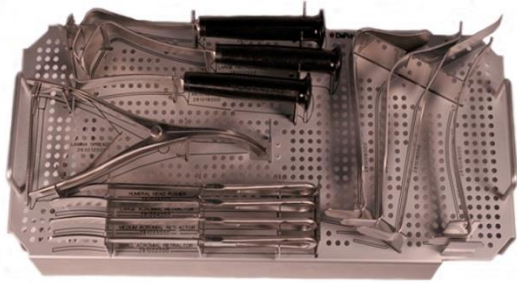

Depuy Hawkins Shoulder Retractor Set

Complete Set (2810-00)

Case, trays, instruments

Top Tray

2810-02

Small Acromial Retractor

2810-03

Medium Acromial Retractor

2810-04

Large Acromial Retractor

2810-28

Humeral Head Pusher

2630-12

Lamina Spreader

2810-18

Anterior Capsular Retractor

Small Langenbeck Retractor

2810-24 (2)

Large Langenbeck Retractor

Sterilization Case (2810-72)